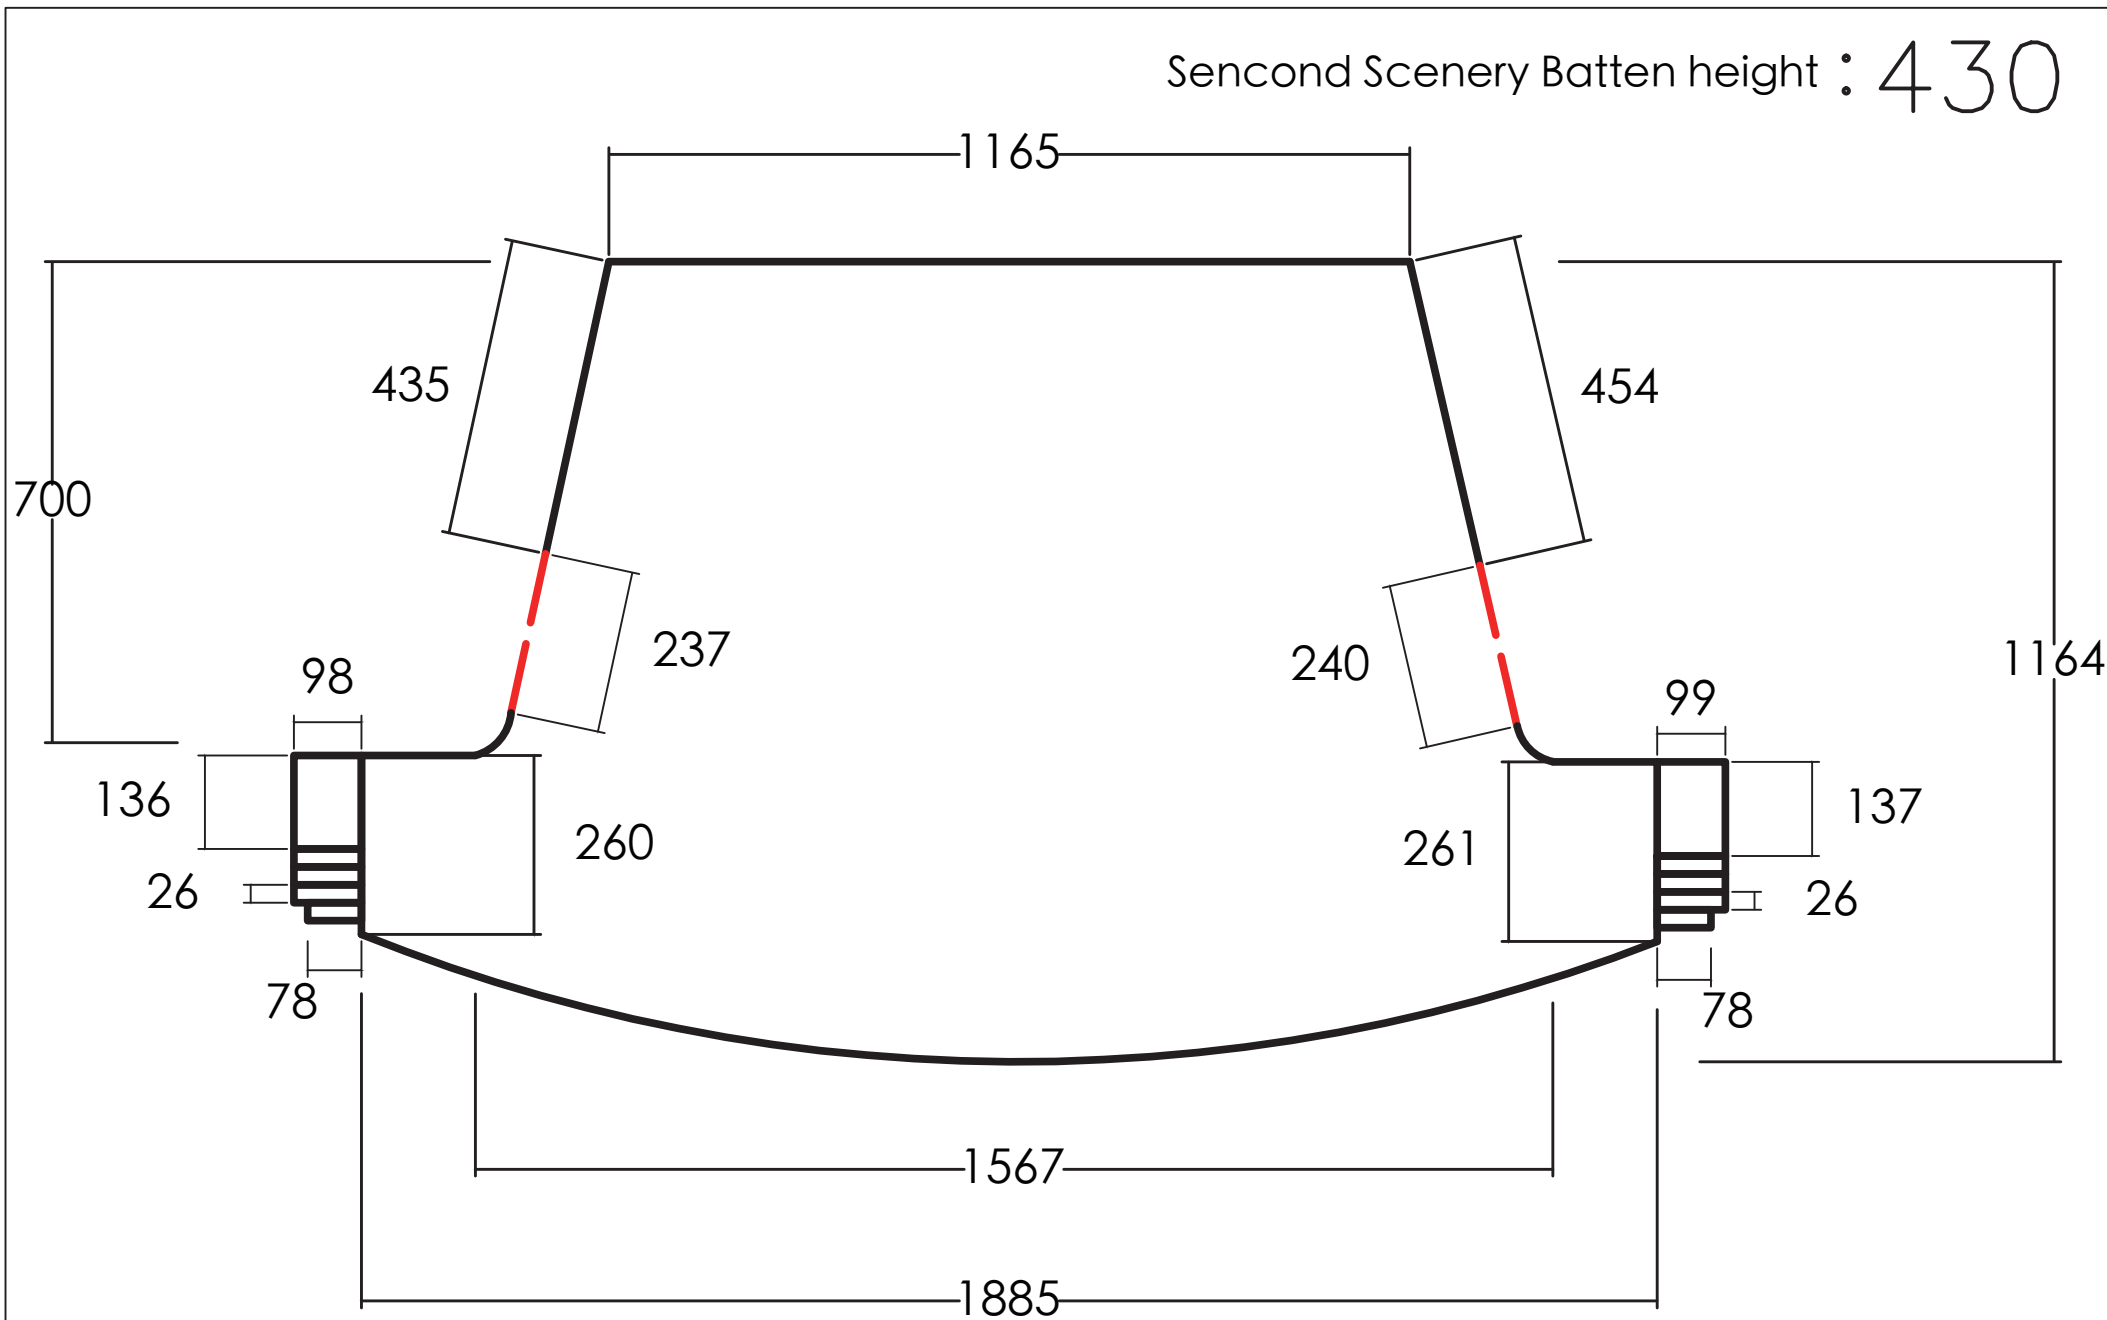

Sencond Scenery Batten height : 430

Xinhua Performance Hall Stage Size